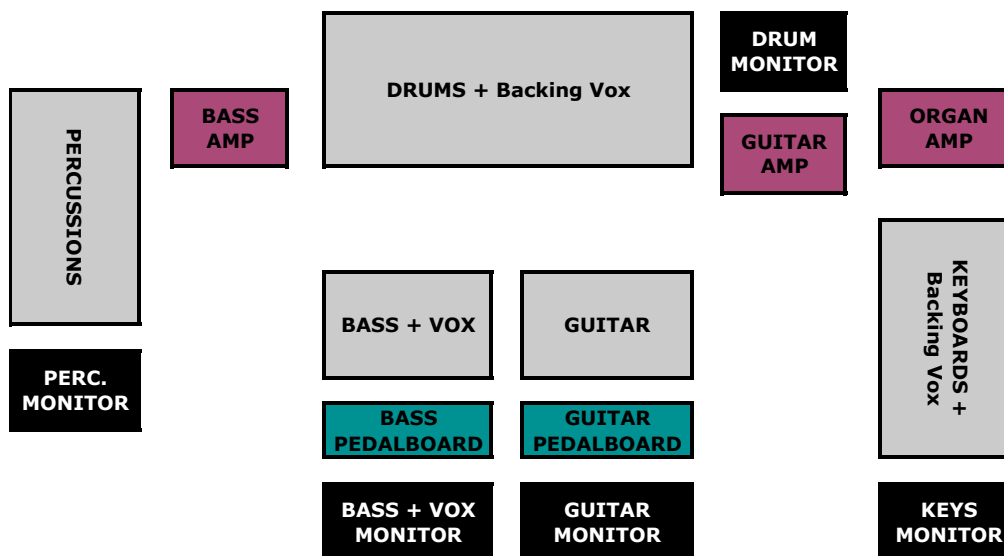

VAN CLEEF CONTINENTAL
SCHEDA TECNICA
INFO +39 328 8433150

STAGE PLAN

CLUB | FESTIVAL LINE REQUIREMENTS

1. kick drum
2. snare up
3. snare down
4. hh
5. tom 1
6. tom 2
7. over head l
8. over head r
9. bass DI box
10. bass mic
11. guitar mic
12. korg organ
13. tx l DI box
14. tx r DI box
15. percussion
16. percussion
17. percussion
18. percussion
19. over head percussions
20. vox 58
21. vox 57
22. vox organ
23. vox drum